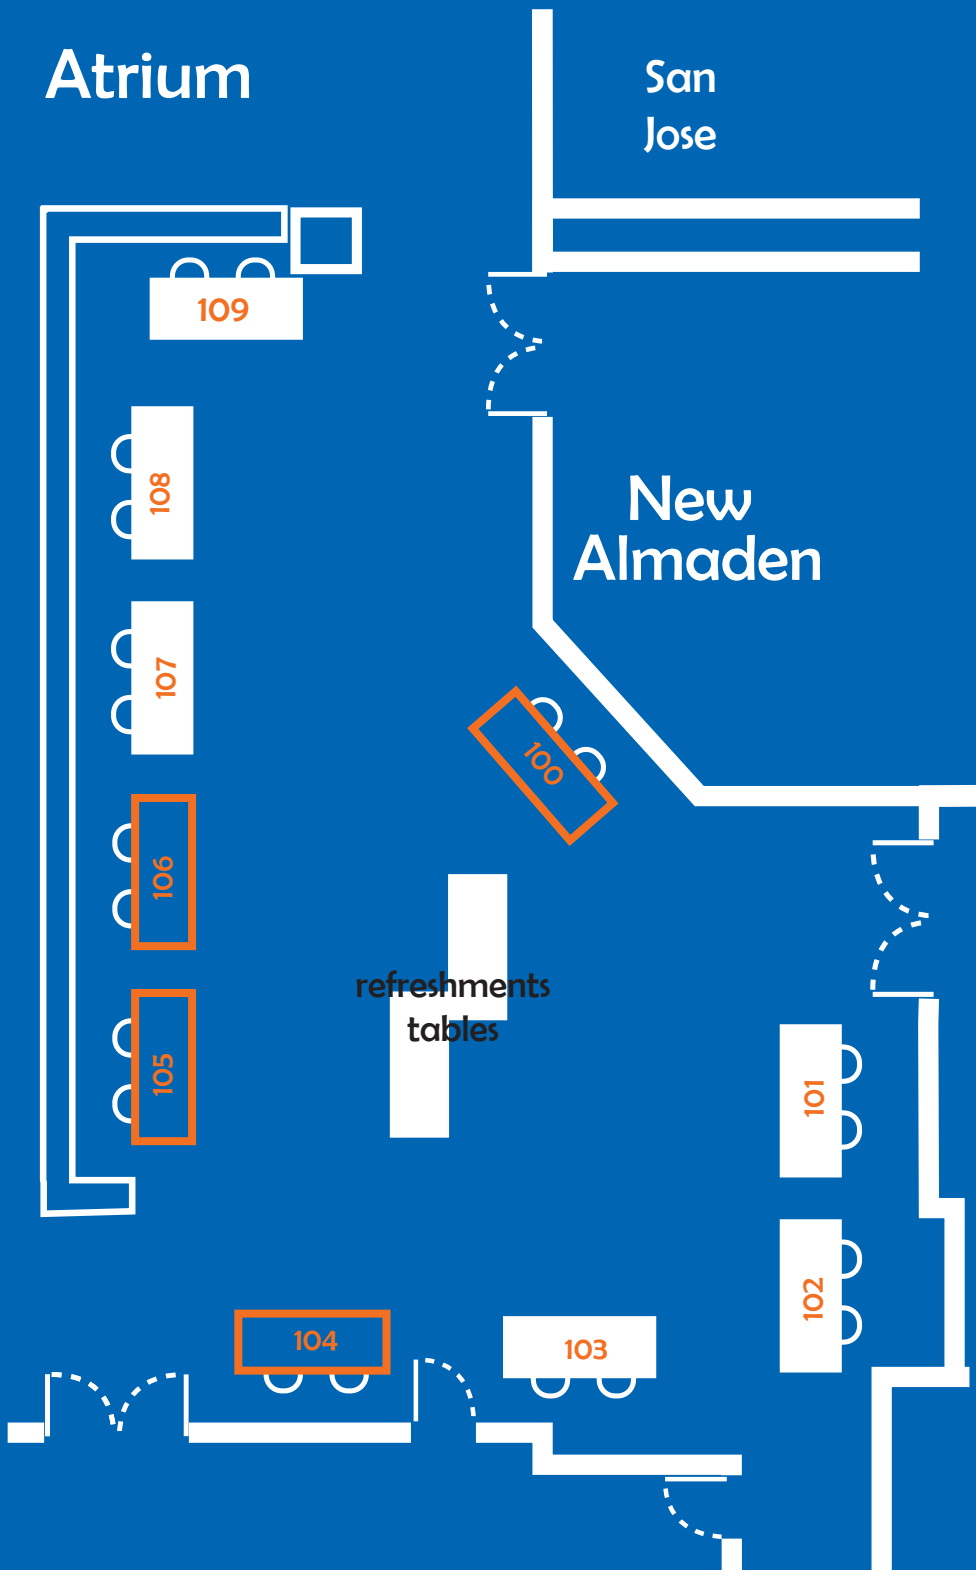

exhibits floor plan

WORLDWARE
CONFERENCE

Atrium

San
Jose

New
Almaden

refreshments
tables

booth number   **company**

106   Across Systems GmbH

100   Moravia Worldwide

104   Star Group

105   Translators Without
Borders

Need help?
Please contact Chris Luxton at
exhibits@worldwareconference.com
or call
+1 (608) 826 5001 (US Central Time Zone).